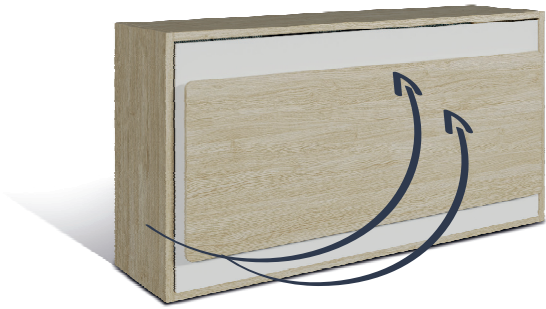

Voilà Desk

Voilà Desk

Wherever there is no space for a traditional desk or a separate room to work. For living room, bedroom, kitchen, youth room. All you need is some free wall space and „voilà” - it's here! Three different top lengths make it possible to arrange the desk even in the most demanding spaces. The desk can also be mounted on fronts of Clickbed wall beds both opened vertically and horizontally. All depends on you.

Voilà Desk

	Key	140	160	180
TW	Width of the tabletop	1350 mm	1600 mm	1800 mm
TH	Height of the tabeltop placement	750 mm	750 mm	750 mm
TD	Depth of the tabletop	570 mm	570 mm	570 mm