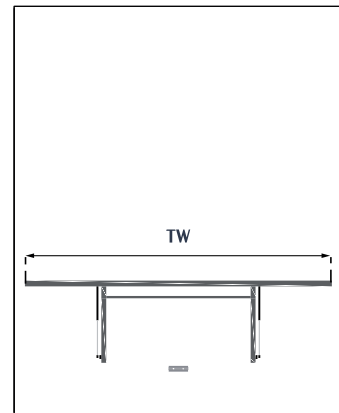

Voilà Desk

Voilà Desk

Wherever there is no space for a traditional desk or a separate room to work. For living room, bedroom, kitchen, youth room. All you need is some free wall space and „voilà” - it's here! Three different top lengths make it possible to arrange the desk even in the most demanding spaces. The desk can also be mounted on fronts of Clickbed wall beds both opened vertically and horizontally. All depends on you.

Voilà Desk

	Key	140	160	180
TW	Width of the tabletop	1350 mm	1600 mm	1800 mm
TH	Height of the tabeltop placement	750 mm	750 mm	750 mm
TD	Depth of the tabletop	570 mm	570 mm	570 mm