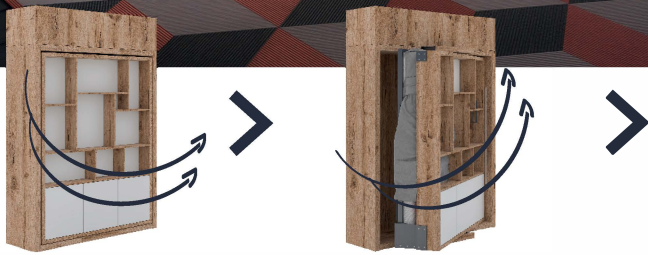

Click Bed Twist

Clickbed Twist

Is it possible to combine a bed, a library and a place for rtv in one piece of furniture? Here is the only model of a revolving bed that combines such different functionalities. In the living space is a bookcase with space for electronics, which turns into a full-size bed when rotated 180 degrees. Additional advantage is the possibility of individual arrangement of the bookcase. Pictured here with Wall headrest.

	Key	140X200	160X200
W	Width of the structure Szerokość zabudowy	1774 mm	1974 mm
H	Height of the structure Wysokość zabudowy	2350 mm	2350 mm
D	Depth of the structure Głębokość zabudowy	620 mm	620 mm
ST	Side panel thickness Grubość paneli bocznych	60 mm	60 mm
FT	Front panel thickness Grubość panelu frontowego	18 mm	18 mm
DU	Depth of unfolded bed Głębokość łóżka po rozłożeniu	2610 mm	2610 mm
HU	Height of the unfolded bed Wysokość rozłożonego łóżka	235 mm	235 mm
HM	Height of the mattress Wysokość materaca	200 mm	200 mm
BW	Width of the bookcase Szerokość regałów	1600 mm	1800 mm