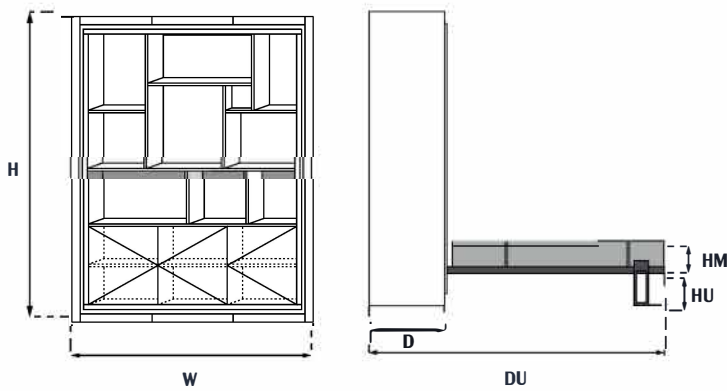

Click Bed Twist

Clickbed Twist

Is it possible to combine a bed, a library and a place for rtv in one piece of furniture? Here is the only model of a revolving bed that combines such different functionalities. In the living space is a bookcase with space for electronics, which turns into a full-size bed when rotated 180 degrees. Additional advantage is the possibility of individual arrangement of the bookcase. Pictured here with Wall headrest.

	Key	140X200	160X200
W	Width of the structure Szerokość zabudowy	1774 mm	1974 mm
H	Height of the structure Wysokość zabudowy	2350 mm	2350 mm
D	Depth of the structure Głębokość zabudowy	620 mm	620 mm
ST	Side panel thickness Grubość paneli bocznych	60 mm	60 mm
FT	Front panel thickness Grubość panelu frontowego	18 mm	18 mm
DU	Depth of unfolded bed Głębokość łóżka po rozłożeniu	2610 mm	2610 mm
HU	Height of the unfolded bed Wysokość rozłożonego łóżka	235 mm	235 mm
HM	Height of the mattress Wysokość materaca	200 mm	200 mm
BW	Width of the bookcase Szerokość regałów	1600 mm	1800 mm