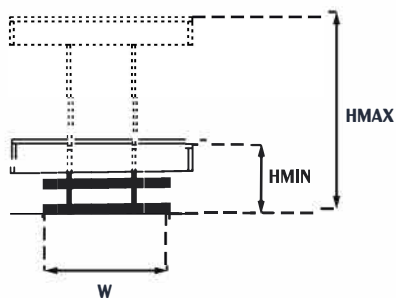

Lift Coffee Table

Lift Coffee Table

A classic coffee table in a modern version. It hides a comfortable folding dinner table inside. The table top, extending on synchronous slides, adapts to needs creating a table of 4 different lengths - for 4, 6 or even 8 people. Gas cylinders, small wheels and universal design are other strong points of this multifunctional solution. Ideal especially for rooms where there is no place for a traditional solution.

www.transforms.pl

Key		1200x800
W	Width of the structure	800 mm
L	Length of the tabletop	1200 mm
WU	Width of unfolded tabletop	2200 mm
HMIN	Minimal height of the table	300 mm
HMAX	Maximum height of the table	800 mm