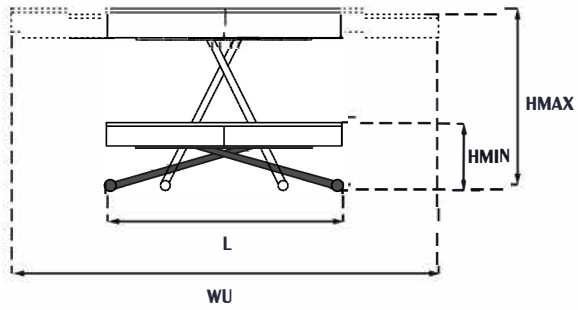

Lift Coffee Table

Lift Coffee Table

A classic coffee table in a modern version. It hides a comfortable folding dinner table inside. The table top, extending on synchronous slides, adapts to needs creating a table of 4 different lengths - for 4, 6 or even 8 people. Gas cylinders, small wheels and universal design are other strong points of this multifunctional solution. Ideal especially for rooms where there is no place for a traditional solution.

www.transforms.pl

Key		1200x800
W	Width of the structure	800 mm
L	Length of the tabletop	1200 mm
WU	Width of unfolded tabletop	2200 mm
HMIN	Minimal height of the table	300 mm
HMAX	Maximum height of the table	800 mm