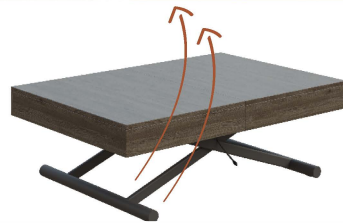

Lift Coffee Table

Lift Coffee Table

A classic coffee table in a modern version. It hides a comfortable folding dinner table inside. The table top, extending on synchronous slides, adapts to needs creating a table of 4 different lengths - for 4, 6 or even 8 people. Gas cylinders, small wheels and universal design are other strong points of this multifunctional solution. Ideal especially for rooms where there is no place for a traditional solution.

www.transforms.pl

Key		1200x800
W	Width of the structure	800 mm
L	Length of the tabletop	1200 mm
WU	Width of unfolded tabletop	2200 mm
HMIN	Minimal height of the table	300 mm
HMAX	Maximum height of the table	800 mm