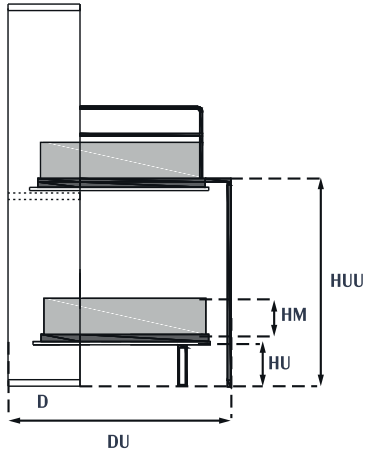

## Clickbed Twin

The one&only - a retractable bunk bed. Unlike the traditional version, this bed can be folded at any time and you can enjoy the extra space. Because when closed, the furniture is only 40 cm thick. Another advantage is that you can mount a desk on the front of the lower bed. Yet another that each bed works independently. Can your bunk bed do that? Pictured with 3D headrests and LED lighting.

---

Clickbed Twin

Key		90X200	100X200
W	Width of the structure	2162 mm	2162 mm
H	Height of the structure	2124 mm	2324 mm
D	Depth of the structure	400 mm	400 mm
ST	Side panel thickness	36 mm	36 mm
FT	Front panel thickness	18 mm	18 mm
DU	Depth of unfolded bed	1240 mm	1340 mm
HUL	Height of the unfolded bed	235 mm	235 mm
HUU	Height of the unfolded upper bed	1090 mm	1190 mm
HM	Height of the mattresses	200 mm	200 mm