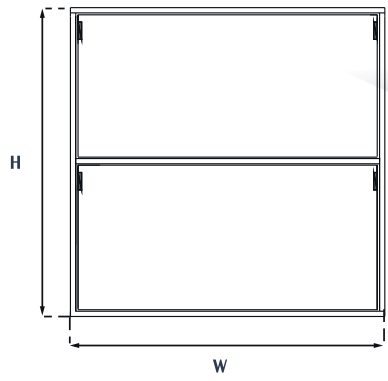

## Clickbed Twin

The one&only - a retractable bunk bed. Unlike the traditional version, this bed can be folded at any time and you can enjoy the extra space. Because when closed, the furniture is only 40 cm thick. Another advantage is that you can mount a desk on the front of the lower bed. Yet another that each bed works independently. Can your bunk bed do that? Pictured with 3D headrests and LED lighting.

---

Clickbed Twin

Key		90X200	100X200
W	Width of the structure	2162 mm	2162 mm
H	Height of the structure	2124 mm	2324 mm
D	Depth of the structure	400 mm	400 mm
ST	Side panel thickness	36 mm	36 mm
FT	Front panel thickness	18 mm	18 mm
DU	Depth of unfolded bed	1240 mm	1340 mm
HUL	Height of the unfolded bed	235 mm	235 mm
HUU	Height of the unfolded upper bed	1090 mm	1190 mm
HM	Height of the mattresses	200 mm	200 mm