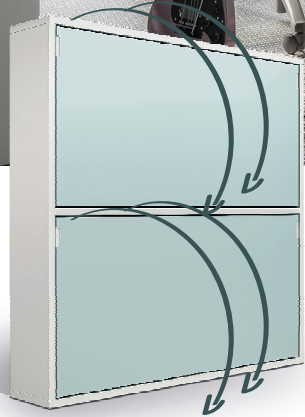

## Clickbed Twin

The one&only - a retractable bunk bed. Unlike the traditional version, this bed can be folded at any time and you can enjoy the extra space. Because when closed, the furniture is only 40 cm thick. Another advantage is that you can mount a desk on the front of the lower bed. Yet another that each bed works independently. Can your bunk bed do that? Pictured with 3D headrests and LED lighting.

---

Clickbed Twin

Key		90X200	100X200
W	Width of the structure	2162 mm	2162 mm
H	Height of the structure	2124 mm	2324 mm
D	Depth of the structure	400 mm	400 mm
ST	Side panel thickness	36 mm	36 mm
FT	Front panel thickness	18 mm	18 mm
DU	Depth of unfolded bed	1240 mm	1340 mm
HUL	Height of the unfolded bed	235 mm	235 mm
HUU	Height of the unfolded upper bed	1090 mm	1190 mm
HM	Height of the mattresses	200 mm	200 mm