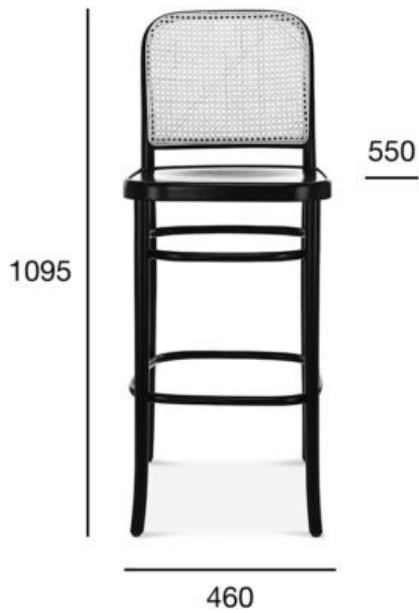

bar stool

811

Product code: BST-811/2

The 811 bar stool is an extension of the collection known as “evergreen”, the genesis of which dates back to the 1930s. The original form of bothchairs and armchairs, is attributed, by various sources, to Joseph Hoffman, Oswald Haerdtl or Josef Frank. These bar stools were presented at the Salone del Mobile Milano fair in 2022. These versatile and iconic models are available in veneer, upholstered and mat-woven versions.

Option A:

veneer seat, backrest cane

POSITION	VALUE OPTION A
Wood (type)	beech
Total height (mm)	1095
Total depth (mm)	550
Total width (mm)	460
Seat height (mm)	750
Net weight (kg)	4,3
Dimensions of the carton box	540x500x1170
Quantity per carton box	1
Volume of the carton box (m ³)	0,316
Loading capacity of the furniture (40 'container)	