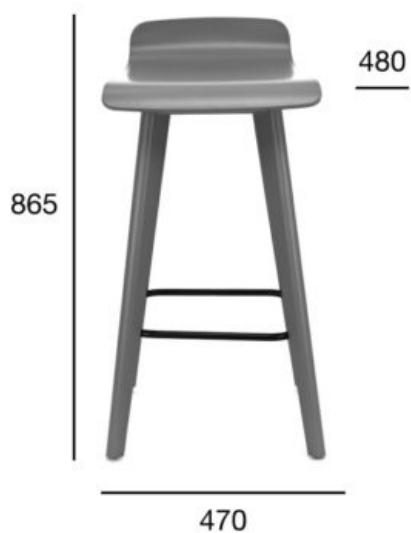

bar stool

Cleo

Product code: BST-1602

Design: Stroog Andrzej Łęckoś

Option A:
vener

POSITION	VALUE OPTION A
Wood (type)	buk
Total height (mm)	865
Total depth (mm)	480
Total width (mm)	470
Seat height (mm)	750
Waga netto (kg)	6,8
Quantity per carton box	1
Dimensions of the carton box	560x525x950
Volume of the carton box (m ³)	0,280
Loading capacity of the furniture (40' container)	176