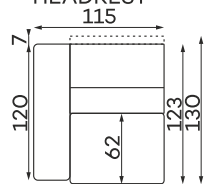

# Modular units

Available in a left-hand or right-hand configuration. The sets below are left-hand facing. \_\_\_\_\_

LUST 1 - SEATER  
MANUAL  
HEADREST

LUST 1 - SEATER  
WITH ARMREST  
MANUAL  
HEADREST

LUST  
CHAISELOUNGE  
MANUAL  
HEADREST

LUST CORNER  
MANUAL  
HEADREST

LUST 1 - SEATER  
ELECTRIC  
HEADREST

LUST 1 - SEATER  
WITH ARMREST  
ELECTRIC  
HEADREST

LUST  
CHAISELOUNGE  
ELECTRIC  
HEADREST

LUST 1 - SEATER  
FULL ELECTRIC

LUST 1 - SEATER  
WITH ARMREST  
FULL ELECTRIC

All dimensions of upholstered furniture are given with a tolerance of +/- 4 cm.

## Other dimensions

---

LUST MANUAL

LUST ELECTRIC