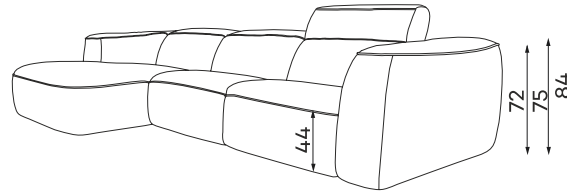

# Corner sofas

Available in a left-hand or right-hand configuration. The sets below are left-hand facing. \_\_\_\_\_

LUST SET 1 CORNER MANUAL

LUST SET 1 CORNER ELECTRIC

LUST  
CHAISELOUNGE  
MANUAL  
HEADREST

LUST CORNER  
MANUAL  
HEADREST

LUST 1 - SEATER  
ELECTRIC  
HEADREST

LUST 1 - SEATER  
WITH ARMREST  
ELECTRIC  
HEADREST

LUST  
CHAISELOUNGE  
ELECTRIC  
HEADREST

LUST 1 - SEATER  
FULL ELECTRIC

LUST 1 - SEATER  
WITH ARMREST  
FULL ELECTRIC

All dimensions of upholstered furniture are given with a tolerance of +/- 4 cm.

## Other dimensions

---

LUST MANUAL

LUST ELECTRIC