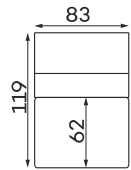

# Corner sofas

Available in a left-hand or right-hand configuration. The sets below are left-hand facing. \_\_\_\_\_

LUST SET 1 CORNER MANUAL

LUST SET 1 CORNER ELECTRIC

# Modular units

Available in a left-hand or right-hand configuration. The sets below are left-hand facing. \_\_\_\_\_

LUST 1 - SEATER  
MANUAL  
HEADREST

LUST 1 - SEATER  
WITH ARMREST  
MANUAL  
HEADREST

LUST 1 - SEATER  
FULL ELECTRIC

LUST 1 - SEATER  
WITH ARMREST  
FULL ELECTRIC

All dimensions of upholstered furniture are given with a tolerance of +/- 4 cm.