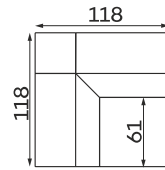

LUST CORNER
MANUAL
HEADREST