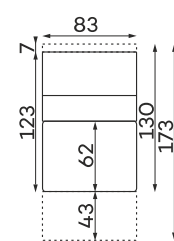

LUST  
CHAISELOUNGE  
MANUAL  
HEADREST

LUST CORNER  
MANUAL  
HEADREST

LUST 1 - SEATER  
ELECTRIC  
HEADREST

LUST 1 - SEATER  
WITH ARMREST  
ELECTRIC  
HEADREST

LUST  
CHAISELOUNGE  
ELECTRIC  
HEADREST

LUST 1 - SEATER  
FULL ELECTRIC

LUST 1 - SEATER  
WITH ARMREST  
FULL ELECTRIC

All dimensions of upholstered furniture are given with a tolerance of +/- 4 cm.

## Other dimensions

---

LUST MANUAL

LUST ELECTRIC