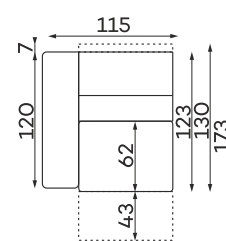

# Modular units

Available in a left-hand or right-hand configuration. The sets below are left-hand facing. \_\_\_\_\_

LUST 1 - SEATER  
MANUAL  
HEADREST

LUST 1 - SEATER  
WITH ARMREST  
MANUAL  
HEADREST

LUST  
CHAISELOUNGE  
MANUAL  
HEADREST

LUST CORNER  
MANUAL  
HEADREST

LUST 1 - SEATER  
ELECTRIC  
HEADREST

LUST 1 - SEATER  
WITH ARMREST  
ELECTRIC  
HEADREST

LUST  
CHAISELOUNGE  
ELECTRIC  
HEADREST

LUST 1 - SEATER  
FULL ELECTRIC

LUST 1 - SEATER  
WITH ARMREST  
FULL ELECTRIC

All dimensions of upholstered furniture are given with a tolerance of +/- 4 cm.

## Other dimensions

---

LUST MANUAL

LUST ELECTRIC