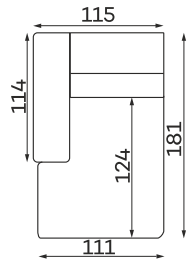

LUST
CHAISELOUNGE
MANUAL
HEADREST