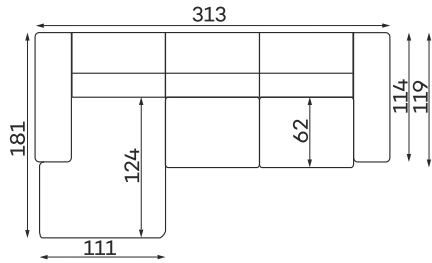

Corner sofas

Available in a left-hand or right-hand configuration. The sets below are left-hand facing. _____

LUST SET 1 CORNER MANUAL