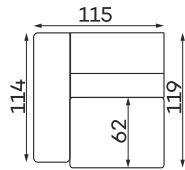

# Corner sofas

Available in a left-hand or right-hand configuration. The sets below are left-hand facing. \_\_\_\_\_

LUST SET 1 CORNER MANUAL

LUST SET 1 CORNER ELECTRIC

# Modular units

Available in a left-hand or right-hand configuration. The sets below are left-hand facing. \_\_\_\_\_

LUST 1 - SEATER  
MANUAL  
HEADREST

LUST 1 - SEATER  
WITH ARMREST  
MANUAL  
HEADREST

LUST 1 - SEATER  
FULL ELECTRIC

LUST 1 - SEATER  
WITH ARMREST  
FULL ELECTRIC

All dimensions of upholstered furniture are given with a tolerance of +/- 4 cm.

## Other dimensions

---

LUST MANUAL

LUST ELECTRIC