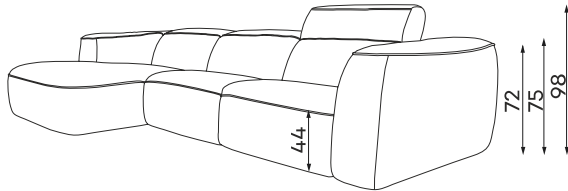

# Corner sofas

Available in a left-hand or right-hand configuration. The sets below are left-hand facing. \_\_\_\_\_

LUST SET 1 CORNER MANUAL

LUST SET 1 CORNER ELECTRIC

LUST  
CHAISELOUNGE  
MANUAL  
HEADREST

LUST CORNER  
MANUAL  
HEADREST

LUST 1 - SEATER  
ELECTRIC  
HEADREST

LUST 1 - SEATER  
WITH ARMREST  
ELECTRIC  
HEADREST

LUST  
CHAISELOUNGE  
ELECTRIC  
HEADREST

LUST 1 - SEATER  
FULL ELECTRIC

LUST 1 - SEATER  
WITH ARMREST  
FULL ELECTRIC

All dimensions of upholstered furniture are given with a tolerance of +/- 4 cm.

## Other dimensions

---

LUST MANUAL

LUST ELECTRIC