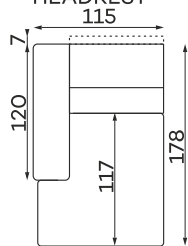

# Modular units

Available in a left-hand or right-hand configuration. The sets below are left-hand facing. \_\_\_\_\_

LUST 1 - SEATER  
MANUAL  
HEADREST

LUST 1 - SEATER  
WITH ARMREST  
MANUAL  
HEADREST

LUST  
CHAISELOUNGE  
MANUAL  
HEADREST

LUST CORNER  
MANUAL  
HEADREST

LUST 1 - SEATER  
ELECTRIC  
HEADREST

LUST 1 - SEATER  
WITH ARMREST  
ELECTRIC  
HEADREST

LUST  
CHAISELOUNGE  
ELECTRIC  
HEADREST

LUST 1 - SEATER  
FULL ELECTRIC

LUST 1 - SEATER  
WITH ARMREST  
FULL ELECTRIC

All dimensions of upholstered furniture are given with a tolerance of +/- 4 cm.

## Other dimensions

---

LUST MANUAL

LUST ELECTRIC