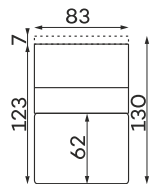

LUST 1 - SEATER
ELECTRIC
HEADREST